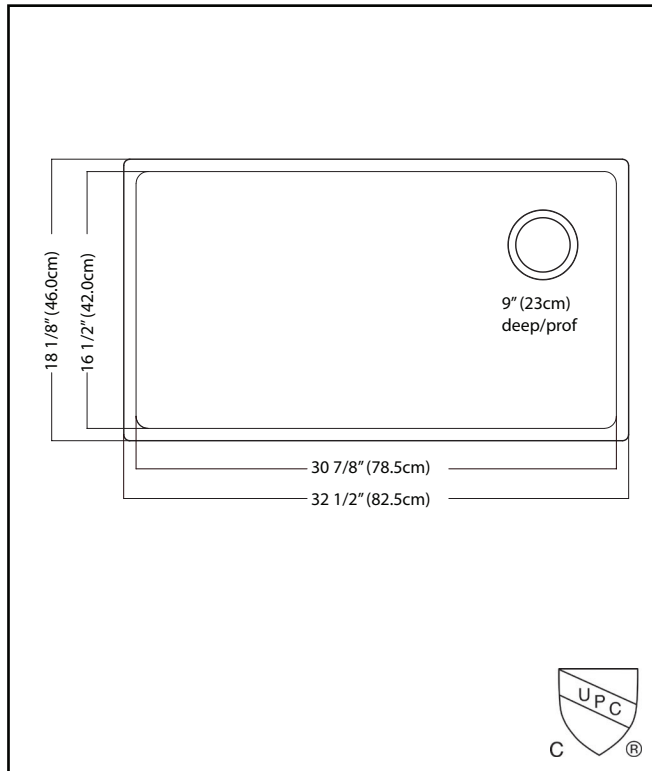

KINDRED

Brookmore
Undermount

BROOKMORE

SINGLE BOWL 18 GAUGE UNDERMOUNT

MODEL: BSU1832-9N

- ✓ **Quality Beyond Material:** Designed with 18 gauge quality stainless steel with exceptional resistance to staining and corrosion.
- ✓ **Larger Bowl Capacity:** A generous capacity bowl that is made even more spacious, with the tighter radius corners, creating ample space for all your prepping and cleaning needs.
- ✓ **Rear Drain Placement:** The rear drain maximizes the usable bottom surface of the bowl while also creating extra cabinet space beneath the sink.
- ✓ **Remarkably Quiet:** Sound dampening system goes to work to reduce the noise caused by a garbage disposal or running water.

TECHNICAL FEATURES

OVERALL SINK SIZE (OD)	18 1/8" FB x 32 1/2" LR
BOWL SIZE (ID)	16 1/2" FB x 30 7/8" LR
BOWL DEPTH	9"
MINIMUM CABINET SIZE	36"
MATERIAL	18 Gauge
BOWL CORNER RADIUS	20 mm
STAINLESS STEEL FINISH	Satin
DRAIN HOLE LOCATION	Rear
INSTALLATION TYPE	Undermount
SOUND COATING	Sound pads
WARRANTY	Limited Lifetime
COUNTRY OF ORIGIN	China